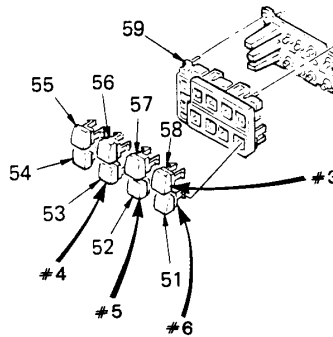

SONY

**Car Stereo
Service Bulletin**

Model: XR-250/6300

No. 110

Subject: Part Number Correction - Tuner
Preset Buttons

Date: September 19, 1988

Symptom:
(**)

The part numbers for the Tuner Preset Buttons (Numbers 3 to 6) are listed incorrectly on page 24 of the service manual. Please note the correct part numbers are listed below:

Solution:

Ref. No.	Description	Part Number	
		Incorrect	Correct
58	Preset Button No. 3	3-391-757-01 (XR-6300)	3-391-758-21 (XR-6300)
		3-391-757-21 (XR-250)	3-391-758-81 (XR-250)
53	Preset Button No. 4	3-391-758-21 (XR-6300)	3-391-757-01 (XR-6300)
		3-391-758-61 (XR-250)	3-391-757-21 (XR-250)
52	Preset Button No. 5	3-391-758-31 (XR-6300)	3-391-757-11 (XR-6300)
		3-391-758-71 (XR-250)	3-391-757-31 (XR-250)
51	Preset Button No. 6	3-391-757-11 (XR-6300)	3-391-758-31 (XR-6300)
		3-391-757-31 (XR-250)	3-391-758-71 (XR-250)

Reference: KCP

PRINTED IN U.S.A.
CSA-14888-3

Tuner/Tape Deck
CSA-14